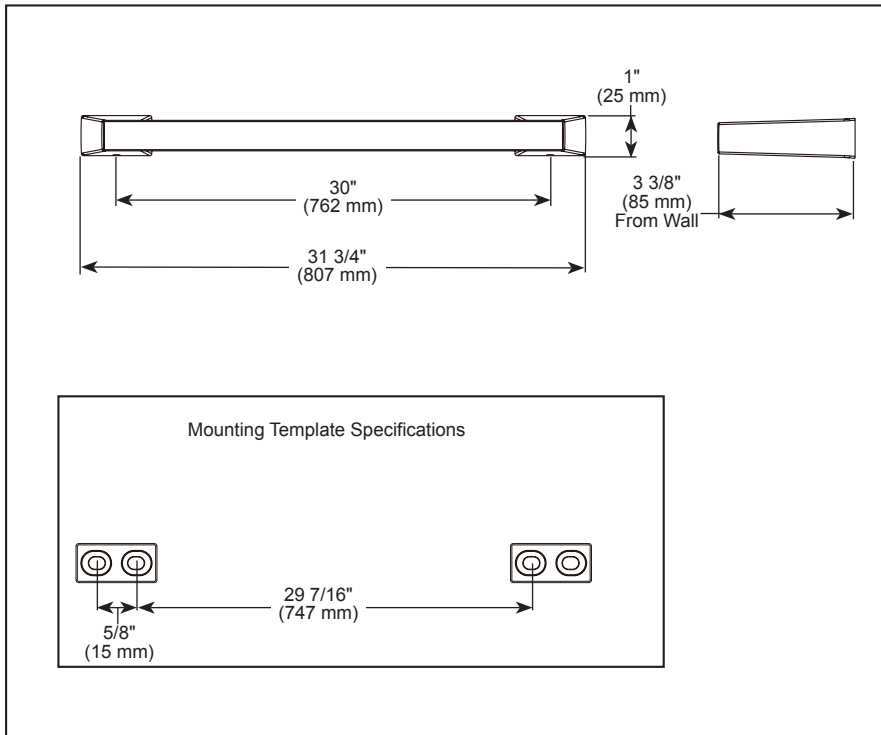

▲ Designate Proper Finish Suffix

Delta Faucet Company reserves the right (1) to make changes in specifications and materials, and (2) to change or discontinue models, both without notice or obligation. Dimensions are for reference only. See current full-line price book or www.deltafaucet.com for finish options and product availability.

DSP-A-74330 Rev. C

Delta Faucet Company

55 E. 111th Street, Carmel, IN 46280
350 South Edgeware Road, St. Thomas, ON N5P 4L1
© 2025 Delta Faucet Company